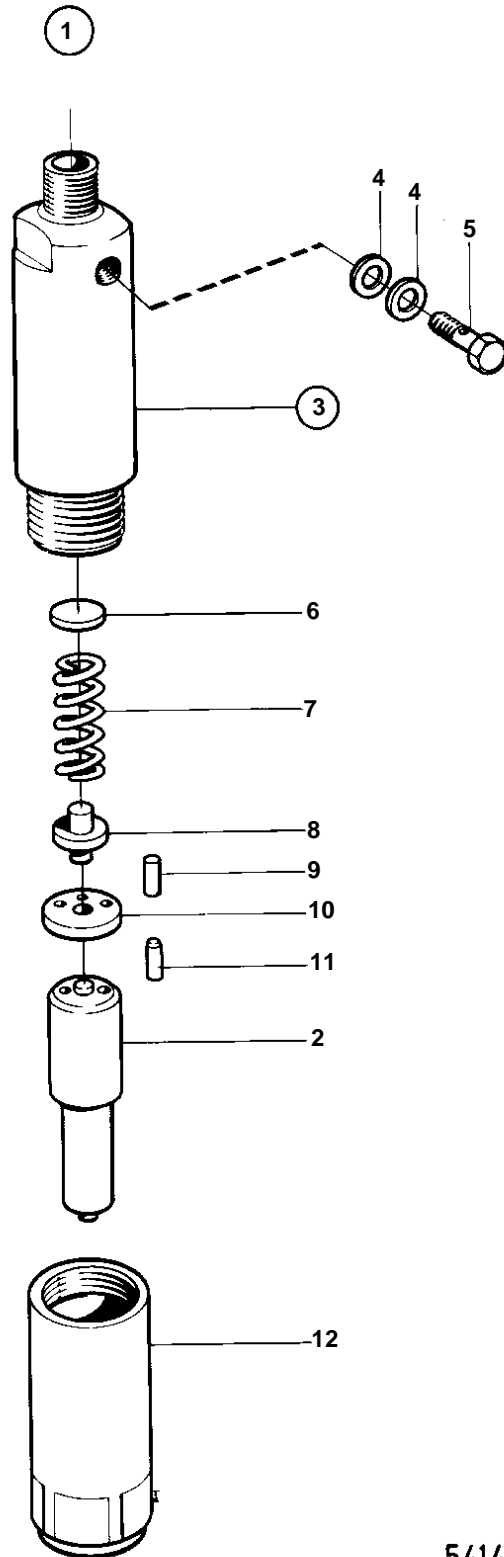

TAMD103A-A, TAMD103A-A AUX

5414

TAMD103A-A, TAMD103A-A AUX

| REF | PART NO. | QTY | DESCRIPTION            | NOTES        |
|-----|----------|-----|------------------------|--------------|
| 1   | 478606   | 1   | Injector               |              |
|     | 3803281  | 1   | Injector, exch, exch   |              |
| 2   | 478609   | 1   | • Nozzle               |              |
| 3   |          | 1   | • Nozzle retainer      |              |
| 4   | 947620   | 2   | • • Gasket             |              |
| 5   | 74033    | 1   | • • Hollow screw       |              |
| 6   | 3094406  | X   | • • Adjusting washer   | TH = 1,000mm |
|     | 244798   | X   | • • Shim               | TH=1,04mm    |
|     | 3094407  | X   | • • Adjusting washer   | TH = 1,08mm  |
|     | 244804   | X   | • • Shim               | TH=1,12mm    |
|     | 3094408  | X   | • • Adjusting washer   | TH=1,16mm    |
|     | 3094469  | X   | • • Adjusting washer   | TH = 1,20mm  |
|     | 6212417  | X   | • • Adjusting washer   | TH=1,22mm    |
|     | 3094470  | X   | • • Adjusting washer   | TH=1,24mm    |
|     | 244807   | X   | • • Shim               | TH=1,28mm    |
|     | 244789   | X   | • • Shim               | TH=1,32mm    |
|     | 858908   | X   | • • Adjusting washer   | TH=1,34mm    |
|     | 3094471  | X   | • • Adjusting washer   | TH=1,36mm    |
|     | 846966   | X   | • • Adjusting washer   | TH=1,38mm    |
|     | 3094472  | X   | • • Adjusting washer   | TH=1,40mm    |
|     | 244790   | X   | • • Shim               | TH=1,44mm    |
|     | 3094473  | X   | • • Adjusting washer   | TH=1,48mm    |
|     | 244791   | X   | • • Shim               | TH=1,52mm    |
|     | 846954   | X   | • • Adjusting washer   | TH=1,54mm    |
|     | 3094474  | X   | • • Adjusting washer   | TH=1,56mm    |
|     | 858906   | X   | • • Adjusting washer   | TH=1,58mm    |
|     | 3094475  | X   | • • Adjusting washer   | TH = 1,60mm  |
|     | 846970   | X   | • • Adjusting washer   | TH = 1,62mm  |
|     | 3094476  | X   | • • Adjusting washer   | TH=1,64mm    |
|     | 244803   | X   | • • Shim               | TH=1,68mm    |
|     | 858905   | X   | • • Adjusting washer   | TH = 1,70mm  |
|     | 3094477  | X   | • • Adjusting washer   | TH=1,72mm    |
|     | 846957   | X   | • • Adjusting washer   | TH=1,74mm    |
|     | 244812   | X   | • • Shim               | TH=1,76mm    |
|     | 846975   | X   | • • Adjusting washer   | TH=1,78mm    |
|     | 844328   | X   | • • Adjusting washer   | TH=1,80mm    |
|     | 6212420  | X   | • • Adjusting washer   | TH=1,82mm    |
|     | 846958   | X   | • • Adjusting washer   | TH=1,84mm    |
|     | 3094409  | X   | • • Adjusting washer   | TH=1,86mm    |
|     | 244813   | X   | • • Adjusting washer   | TH=1,88mm    |
|     | 3094478  | X   | • • Adjusting washer   | TH=1,92mm    |
|     | 846959   | X   | • • Adjusting washer   | TH=1,94mm    |
|     | 3094467  | X   | • • Adjusting washer   | TH=1,96mm    |
|     | 846980   | X   | • • Adjusting washer   | TH=1,98mm    |
| 7   | 244820   | 1   | • • Compression spring |              |
| 8   | 3094859  | 1   | • • Bolt               |              |
| 9   | 844339   | 2   | • • Locating pin       |              |
| 10  | 1698513  | 1   | • • Washer             |              |
| 11  | 244447   | 2   | • • Pin                |              |
| 12  | 3092030  | 1   | • • Fitting nut        |              |